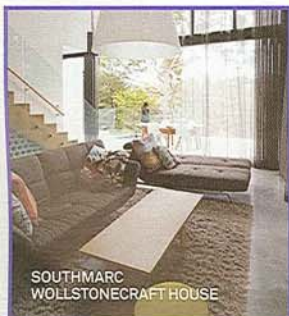

KAVELLARIS URBAN DESIGN
PERFORATED HOUSE

DOHERTY LYNCH
SYDNEY RESIDENCE

SOUTHMARC
WOLLSTONECRAFT HOUSE