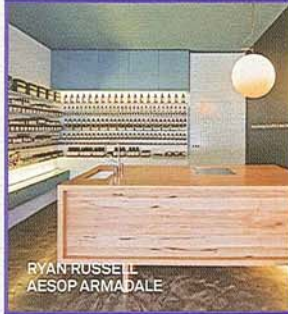

HECKER PHELAN AND GUTHRIE
OUTPOST