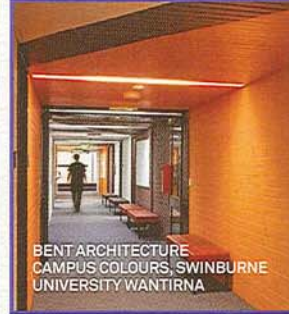

BENT ARCHITECTURE  
CAMPUS COLOURS, SWINBURNE  
UNIVERSITY WANTIRNA

BATES SMART  
MEDIA HOUSE

COLOUR IN  
RESIDENTIAL  
DESIGN

IN SITE  
BASE CAMP

PLATFORM ARCHITECTURE  
FIVE157

GREG NATALE DESIGN  
TIERNEY WATSON HOUSE