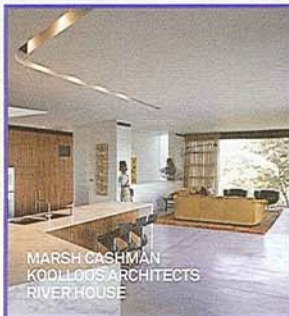

COLOUR IN
COMMERCIAL
DESIGN
CONTINUED

COLOUR IN
RESIDENTIAL
DESIGN