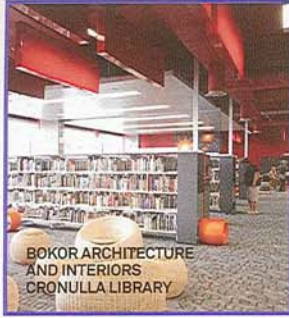

COLOUR IN
COMMERCIAL
DESIGN
CONTINUED