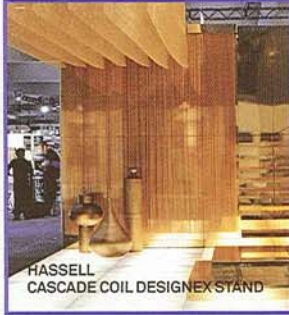

ARKHEFIELD WITH LIBERTY  
DOUGLAS, JAMIE WEBB AND  
HEATH WILLIAMSON  
LIBERTINE

HASSELL  
CASCADE COIL DESIGN EX STAND

HECKER PHELAN AND GUTHRIE  
OUTPOST

LABORATORY FOR  
VISIONARY ARCHITECTURE (LAVA)  
ARMSTRONG INSTALLATION