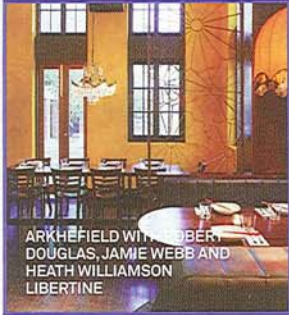

ARKHEFIELD WITH LIBERTY  
DOUGLAS, JAMIE WEBB AND  
HEATH WILLIAMSON  
LIBERTINE

HASSELL  
CASCADE COIL DESIGN EX STAND

HECKER PHELAN AND GUTHRIE  
OUTPOST

LABORATORY FOR  
VISIONARY ARCHITECTURE (LAVA)  
ARMSTRONG INSTALLATION