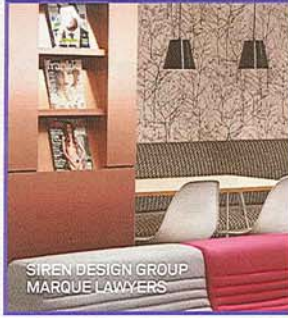

COLOUR IN
COMMERCIAL
DESIGN
CONTINUED

COLOUR IN
RESIDENTIAL
DESIGN