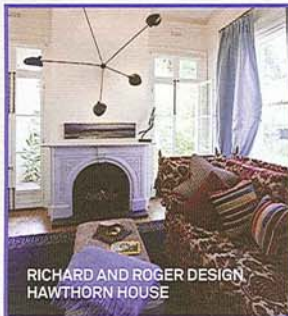

IN SITE
BASE CAMP